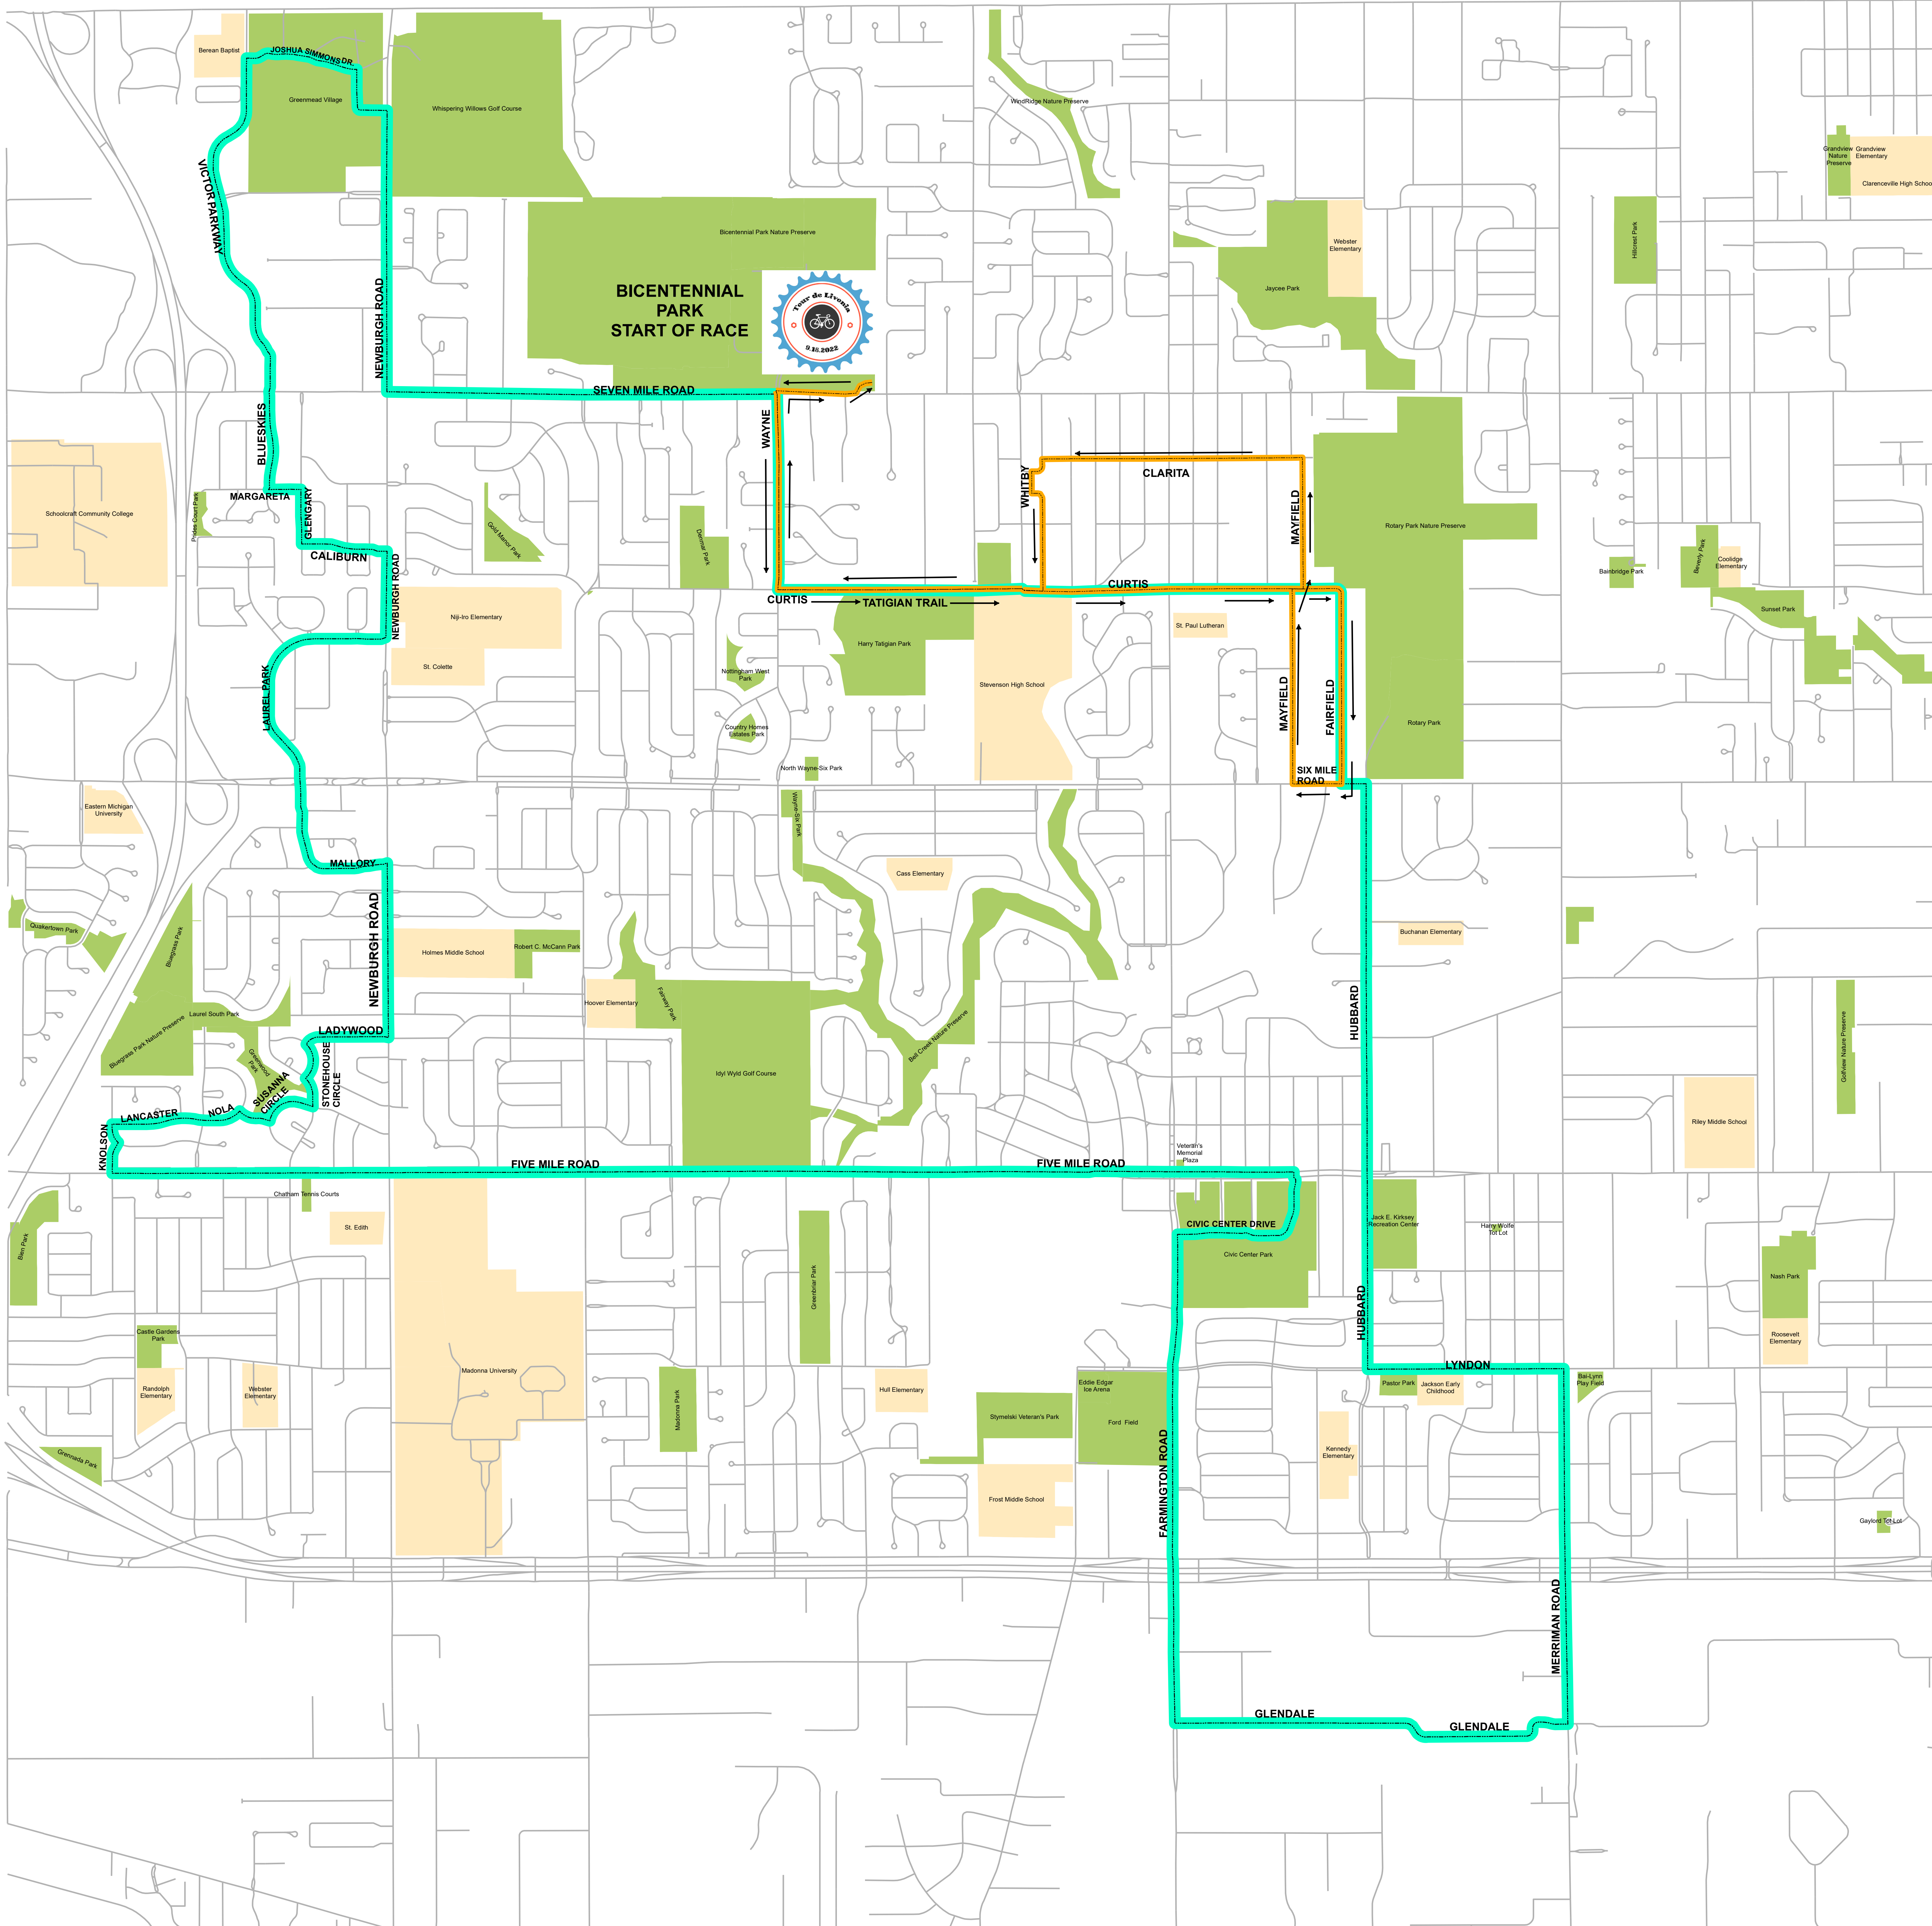

Tour de Livonia Bike Route Map

Bike Route

- Family Route: 5.5 Miles
- Full Route: 17 Miles
- School Property
- Park Property